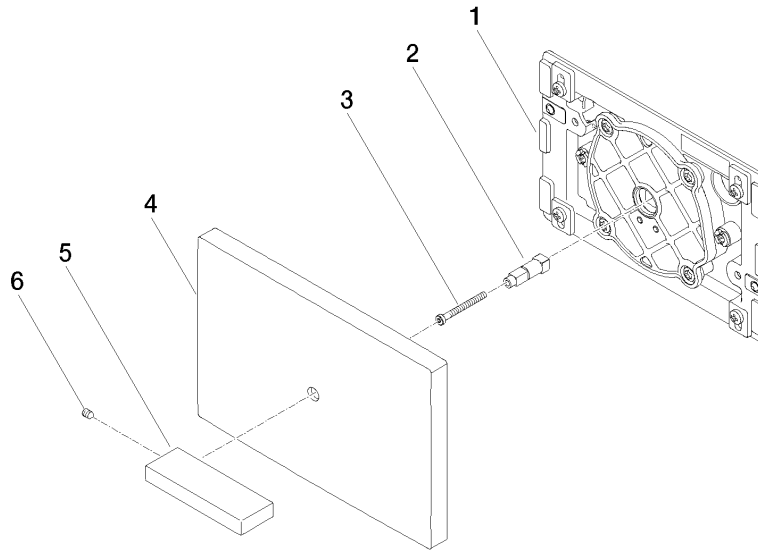

Cover plate for the concealed WC cistern made by TeCe - Brushed Dark
Platinum

IMO

12 660 979
mm [inches]

**Cover plate for the concealed WC cistern made by TeCe - Brushed Dark
Platinum**

12 660 979
Parts for other
finishes can be found
here: Chrome